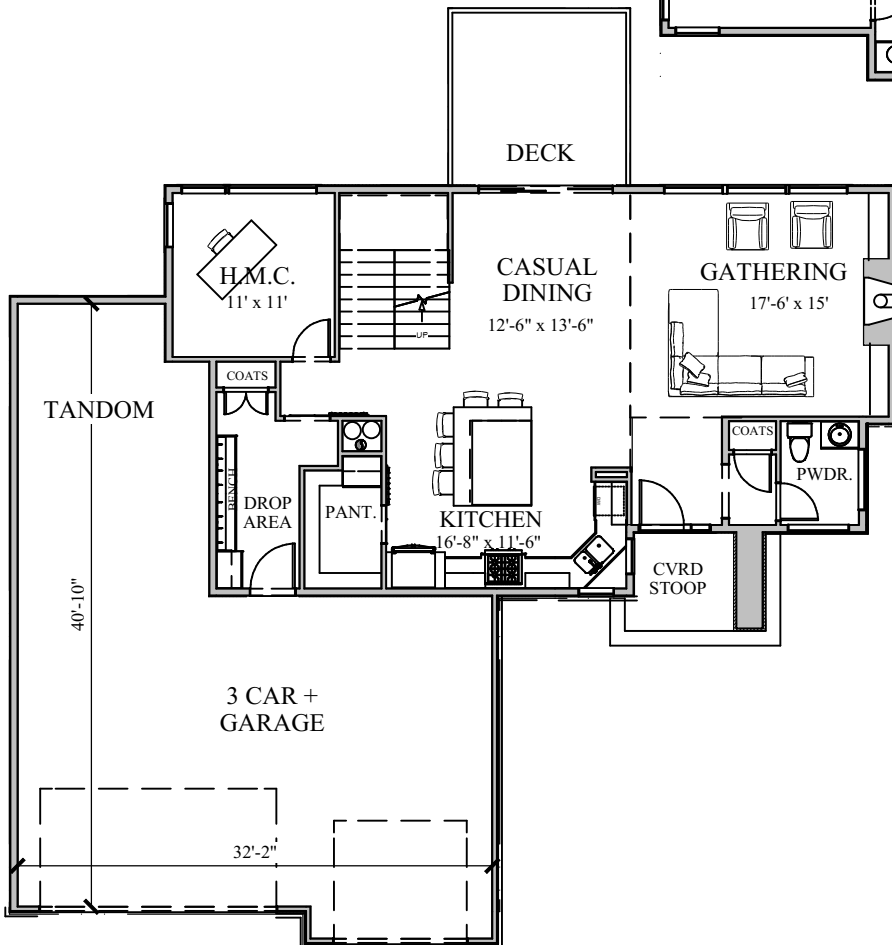

IN COORDINATION WITH

VINCE KUNASEK DESIGN

MAIN LEVEL : 1232 S.F.
 UPPER LEVEL: 1362 S.F.

© COPYRIGHT 2017 VINCE KUNASEK DESIGN