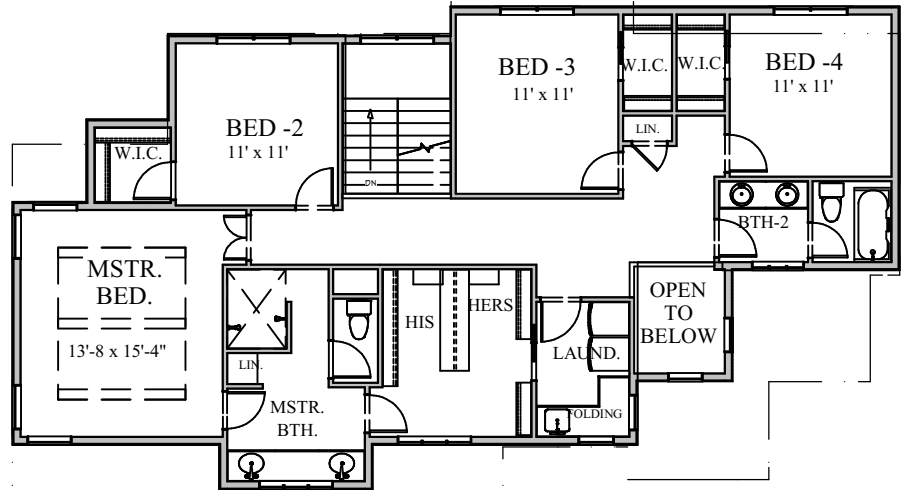

IN COORDINATION WITH

VINCE KUNASEK DESIGN

MAIN LEVEL : 1232 S.F.
 UPPER LEVEL: 1362 S.F.

© COPYRIGHT 2017 VINCE KUNASEK DESIGN