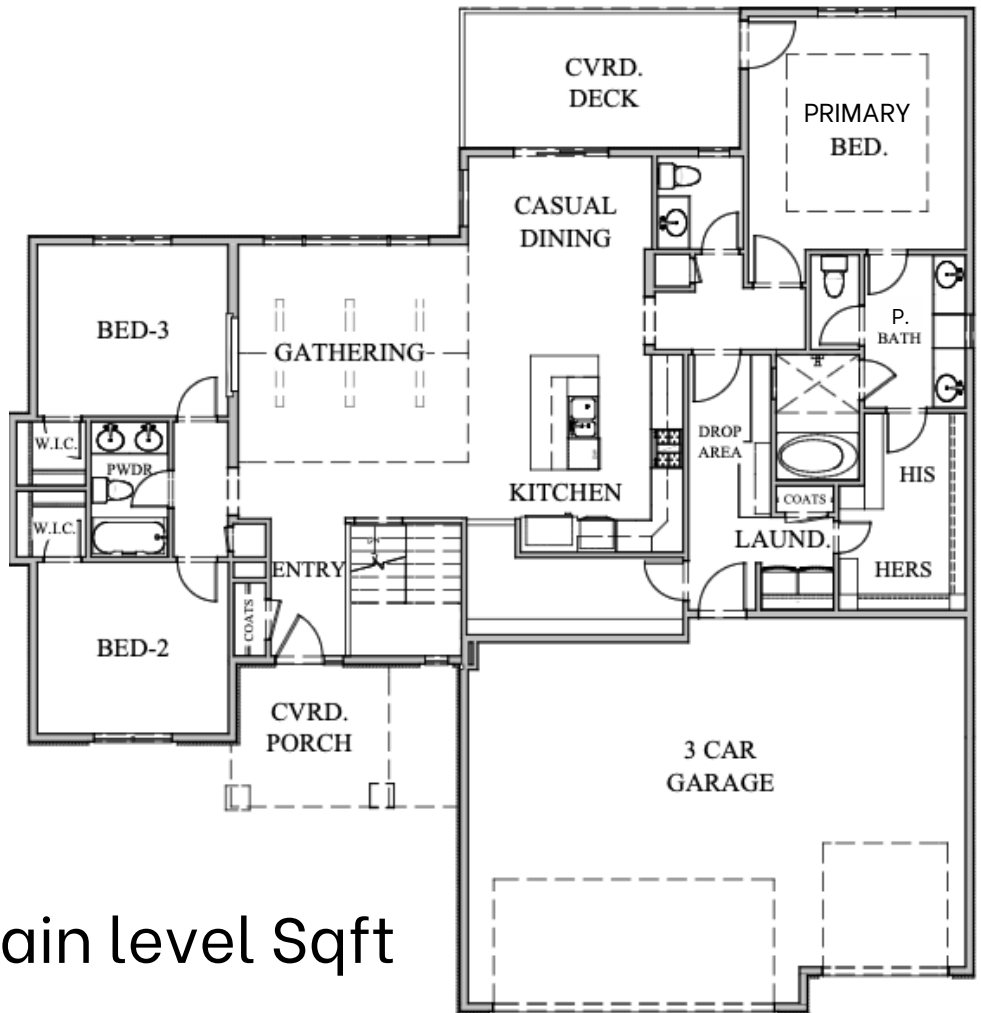

The Noble Palace

Ranch | 6 Bed | 4 Bath | 3 Car | 3,610 Total sqft

1,973 Main level Sqft

1,637 Lower Level Sqft

Jack Harvey
402.681.1716
jack@merakirg.com

Eric Carraher
402.312.3301
eric@merakirg.com

The Noble Palace

Ranch
6 Bed | 4 Bath | 3 Car
3,610 Total sqft

MERAKI
REALTY GROUP

KW ELITE
KELLERWILLIAMS.