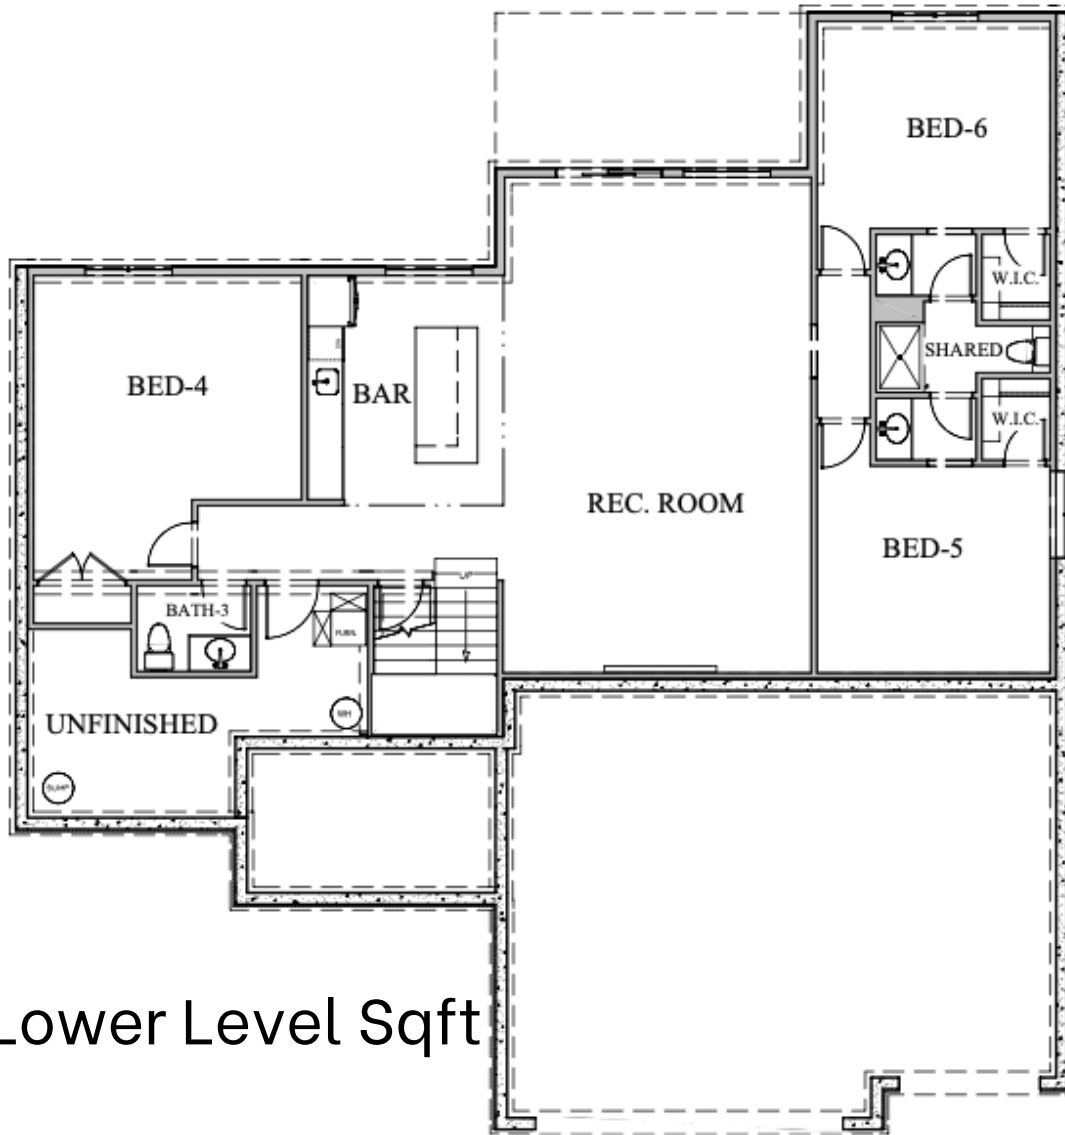

The Noble Palace

Ranch | 6 Bed | 4 Bath | 3 Car | 3,610 Total sqft

1,973 Main level Sqft

1,637 Lower Level Sqft

Jack Harvey
402.681.1716
jack@merakirg.com

Eric Carraher
402.312.3301
eric@merakirg.com

The Noble Palace

Ranch
6 Bed | 4 Bath | 3 Car
3,610 Total sqft

MERAKI
REALTY GROUP

KW ELITE
KELLERWILLIAMS.