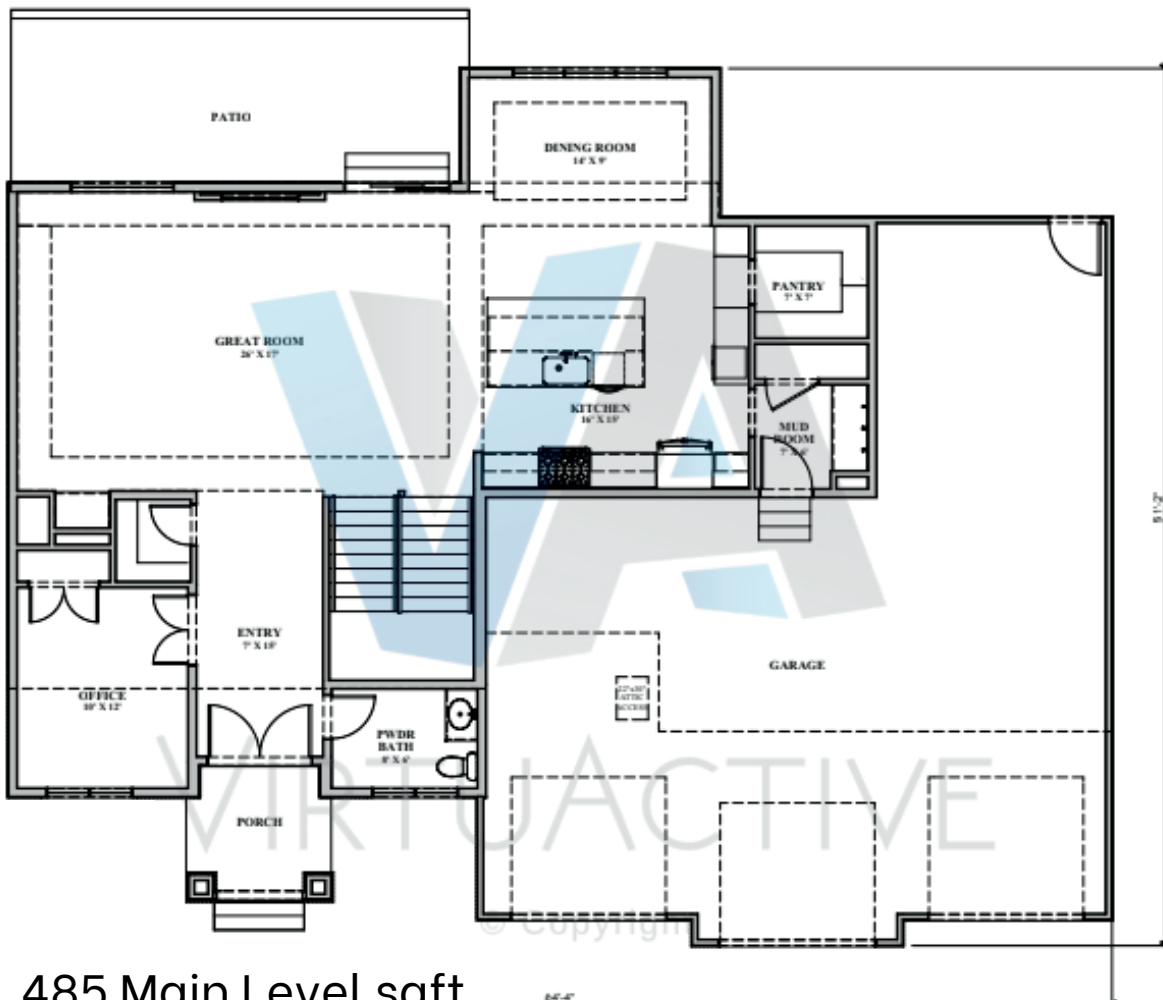

The Chateau

2 Story | 5 Bed | 5 Bath | 4 Car | 4,225 Total sqft

1,485 Main Level sqft

The Chateau

2 Story
6 Bed | 4 Bath | 4 Car
4,637 Total sqft

Jack Harvey
402.681.1716
jack@merakirg.com

Eric Carraher
402.312.3301
eric@merakirg.com

MERAKI
REALTY GROUP

KW ELITE
KELLERWILLIAMS®

1,886 Second Floor sqft

854 Finished Basement sqft