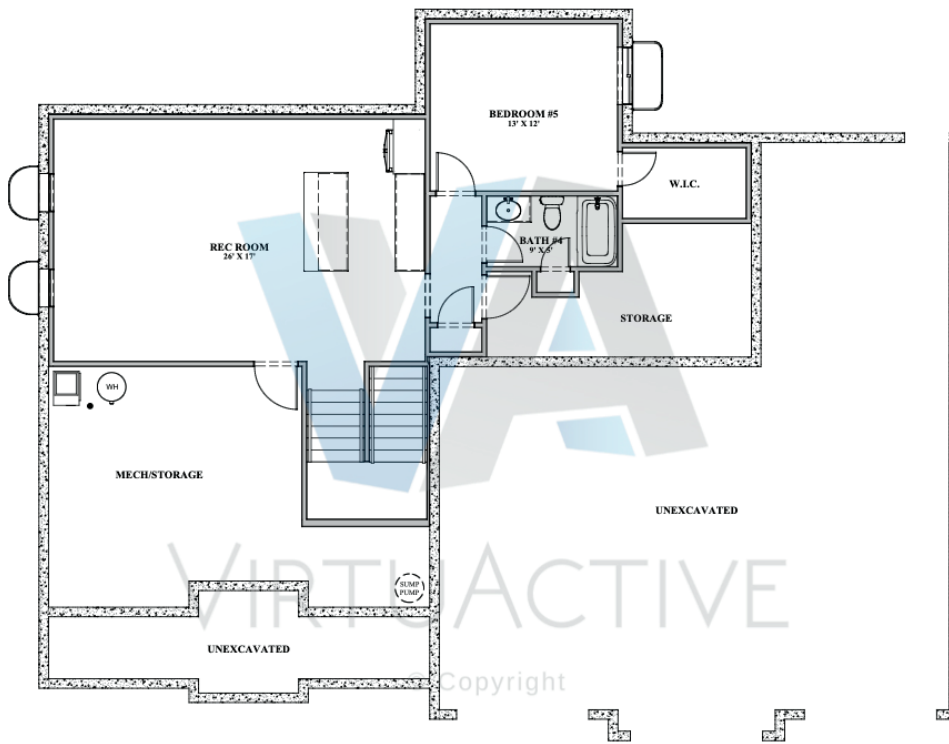

The Chateau

2 Story | 5 Bed | 5 Bath | 4 Car | 4,225 Total sqft

1,485 Main Level sqft

The Chateau

2 Story
6 Bed | 4 Bath | 4 Car
4,637 Total sqft

Jack Harvey
402.681.1716
jack@merakirg.com

Eric Carraher
402.312.3301
eric@merakirg.com

MERAKI
REALTY GROUP

KW ELITE
KELLERWILLIAMS®

1,886 Second Floor sqft

854 Finished Basement sqft