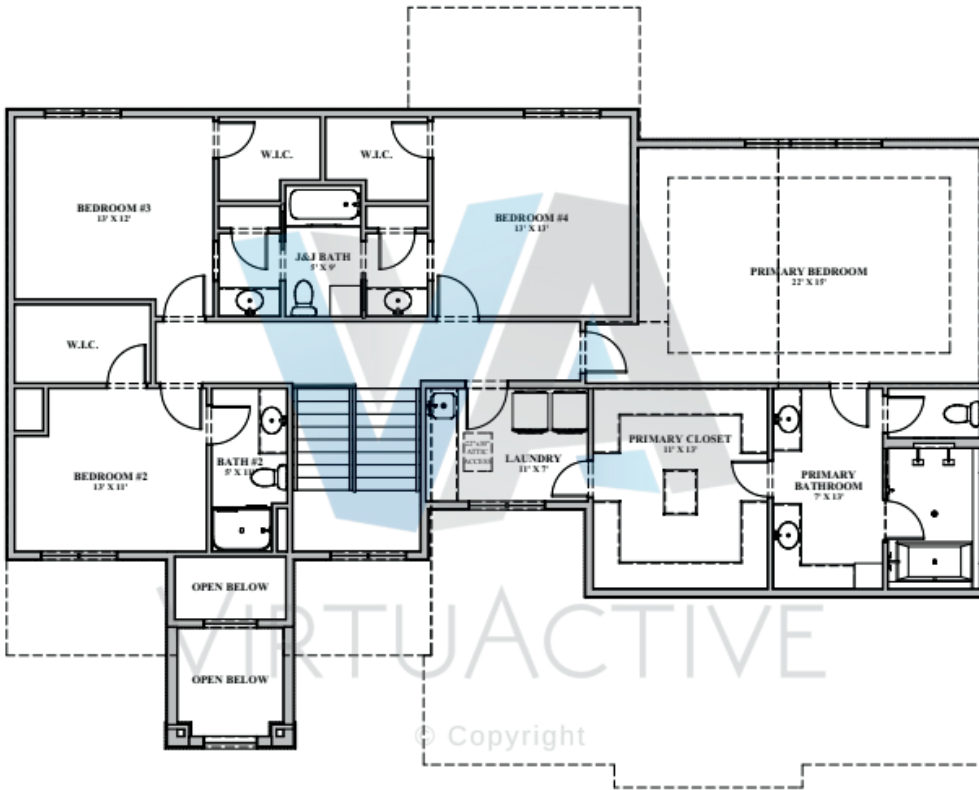

The Chateau

2 Story | 5 Bed | 5 Bath | 4 Car | 4,225 Total sqft

1,485 Main Level sqft

The Chateau

2 Story
6 Bed | 4 Bath | 4 Car
4,637 Total sqft

Jack Harvey
402.681.1716
jack@merakirg.com

Eric Carraher
402.312.3301
eric@merakirg.com

MERAKI
REALTY GROUP

KW ELITE
KELLERWILLIAMS®

1,886 Second Floor sqft

854 Finished Basement sqft